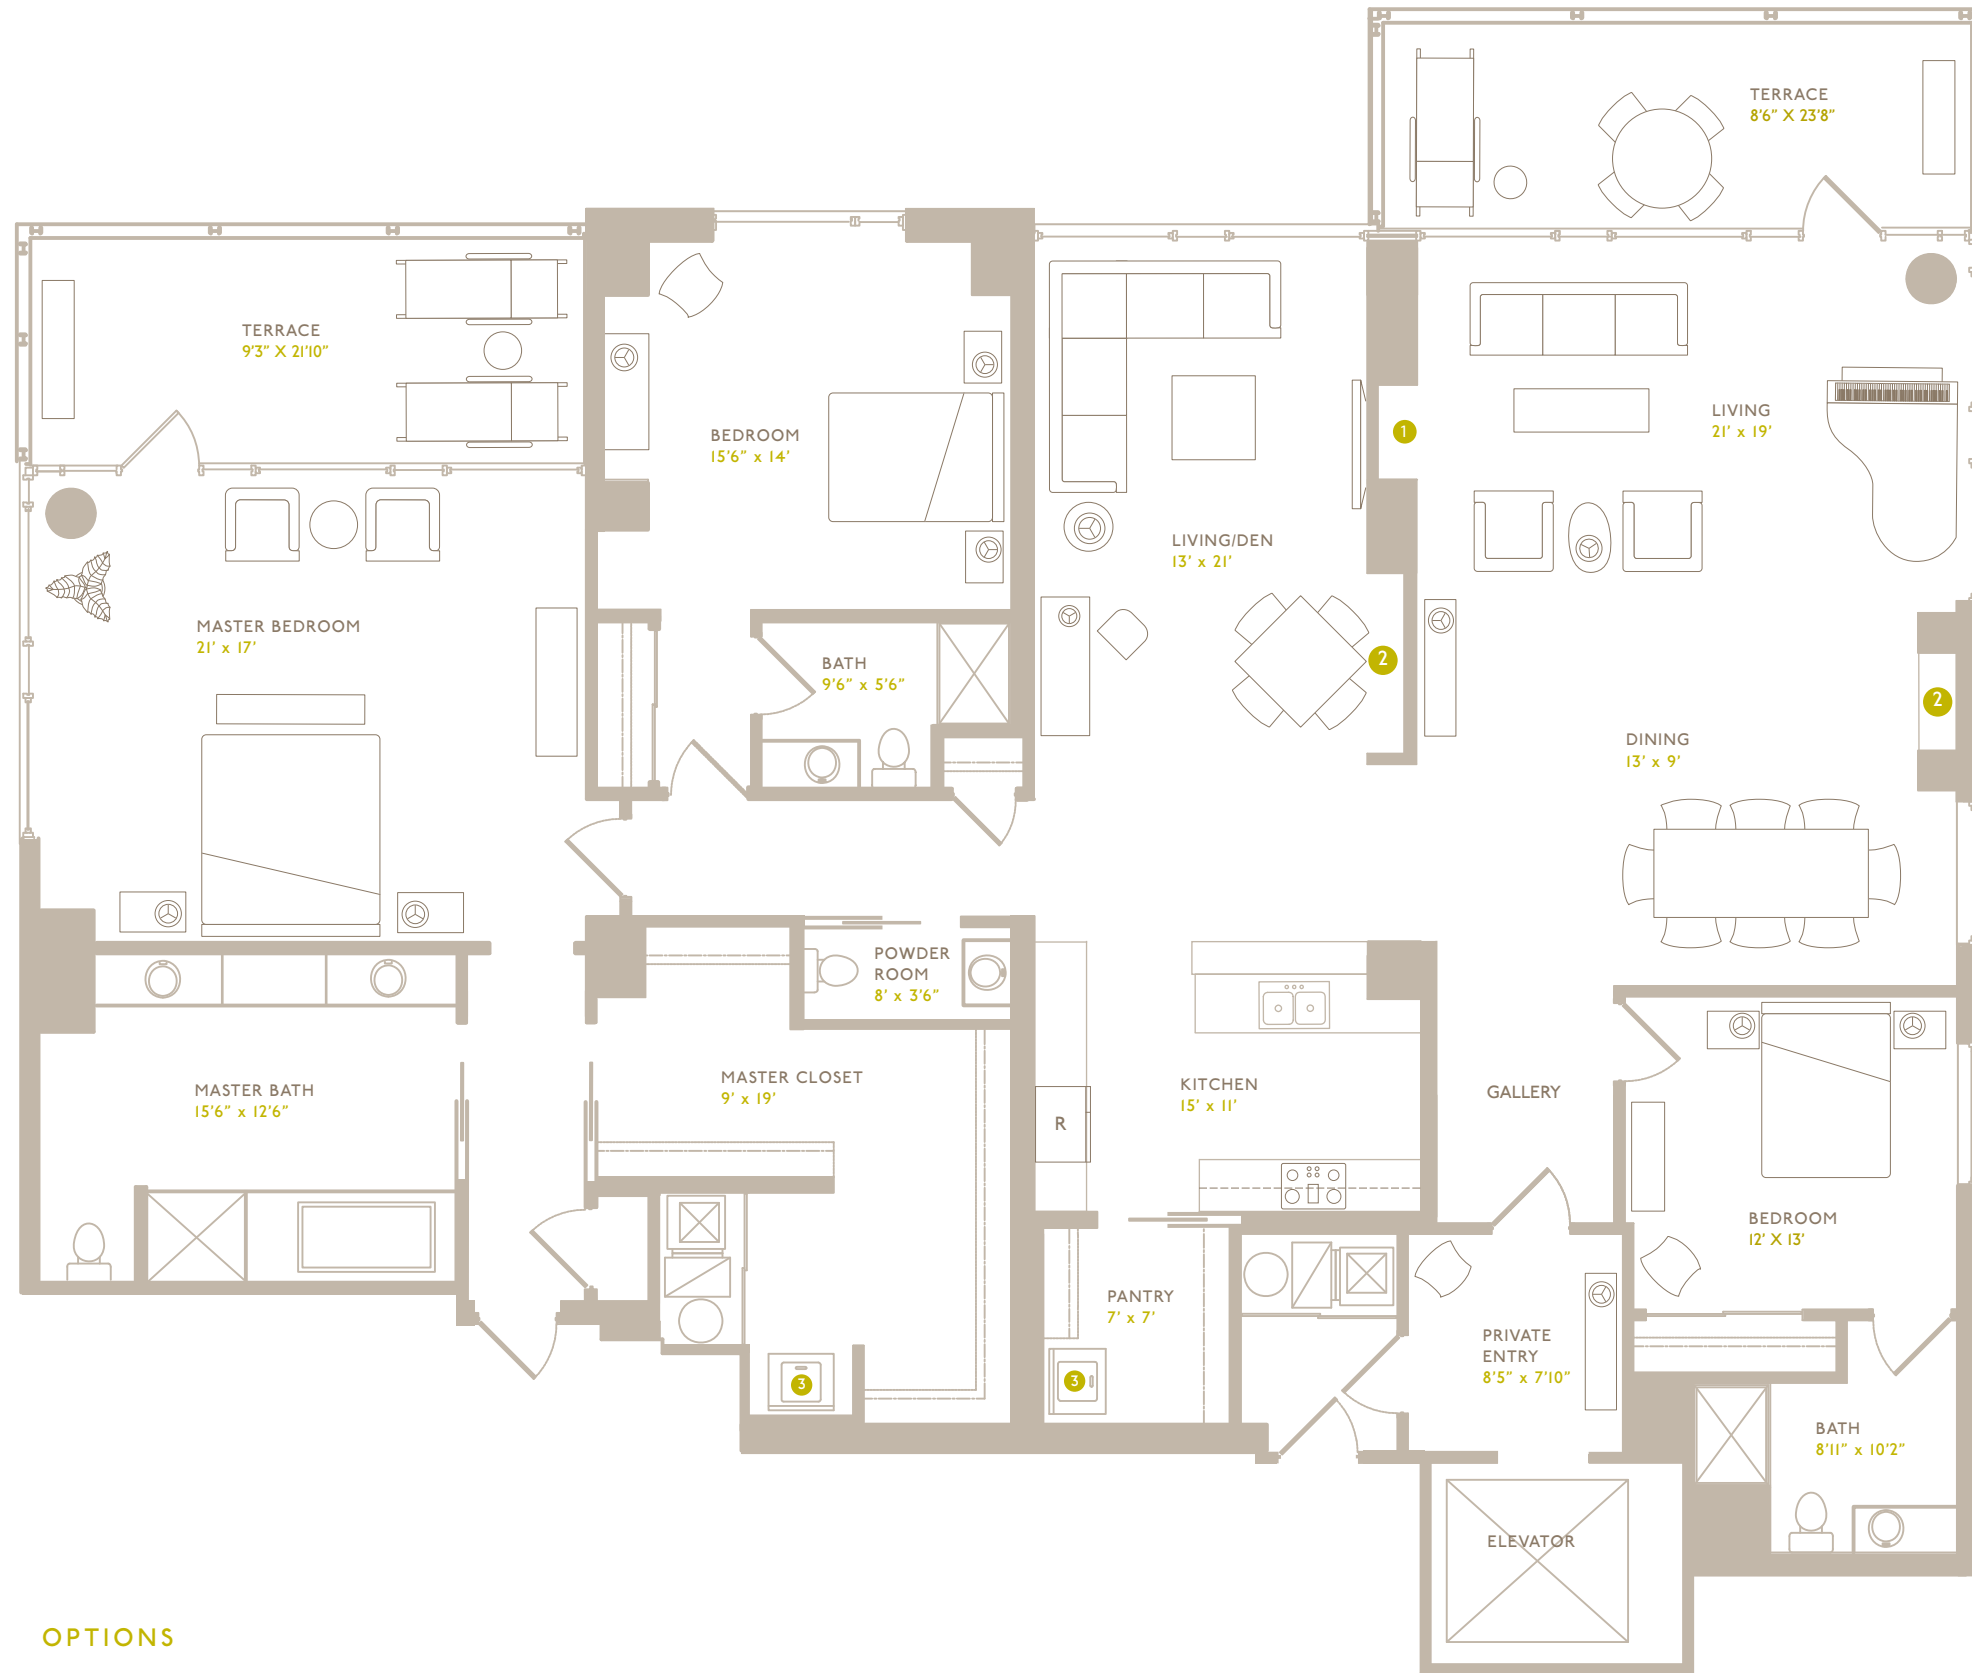

45  
45

FLOOR 08  
**Aalto**

3309 INTERIOR SF  
400 OUTDOOR SF  
3+ BEDROOM  
3 1/2 BATH

OPTIONS

- ① Fireplace
- ② Optional Built-In Shelving
- ③ Alternative Laundry Location