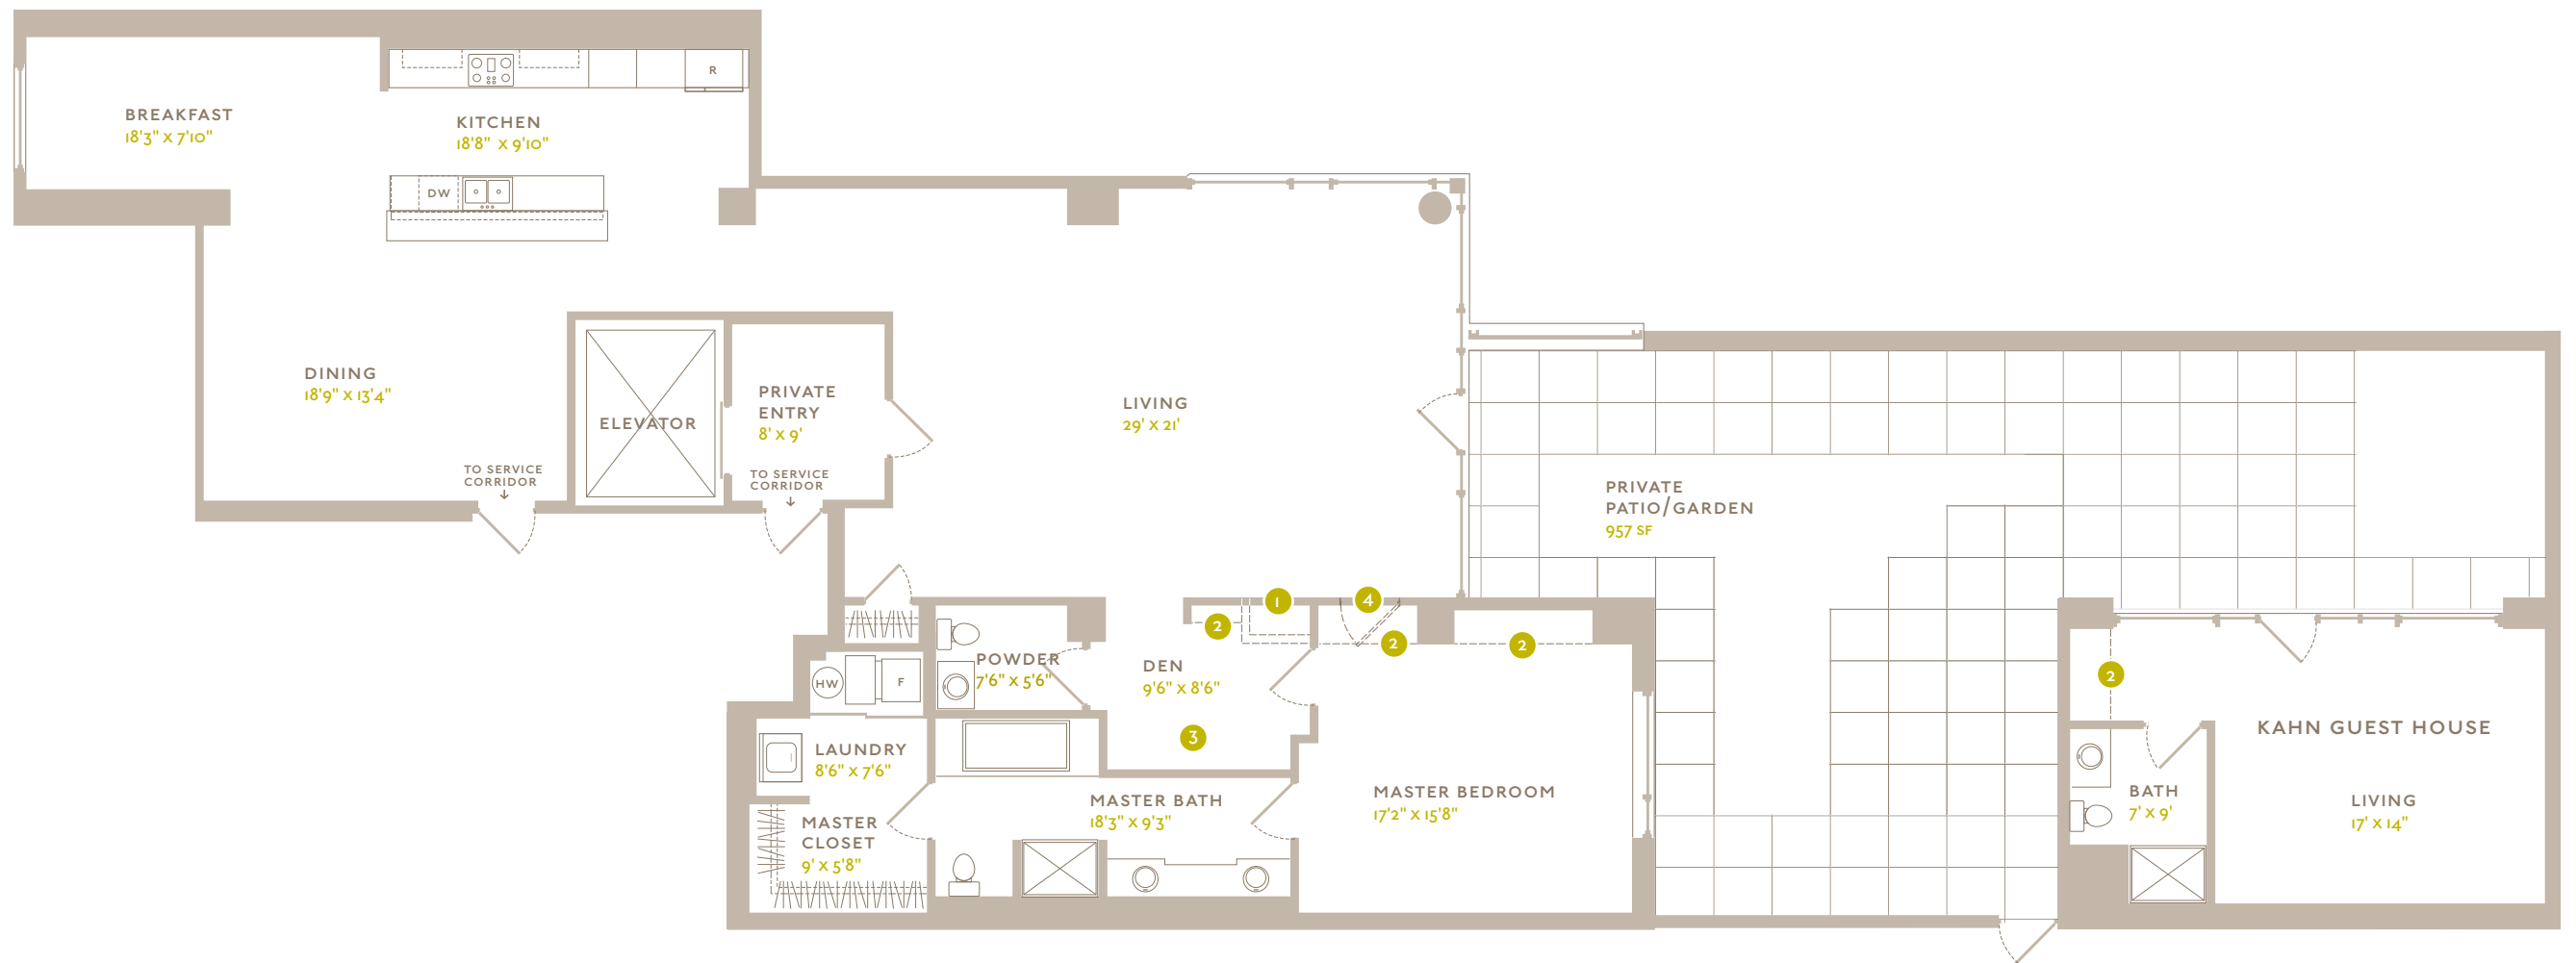

45

45

2743 INTERIOR SF | 957 OUTDOOR SF

2+ BEDROOM | 2 1/2 BATH

FLOOR 02 Kahn

FLOOR 02
Kahn

2743 INTERIOR SF
957 OUTDOOR SF
2+ BEDROOM
2 1/2 BATH

ARCHITECTURAL OPTIONS

- 1 Optional Fireplace
- 2 Optional Built-In Shelving
- 3 Option to Convert Den into Second Master Closet
- 4 Option to Change Entry to Master Bedroom off Living/Dining Area