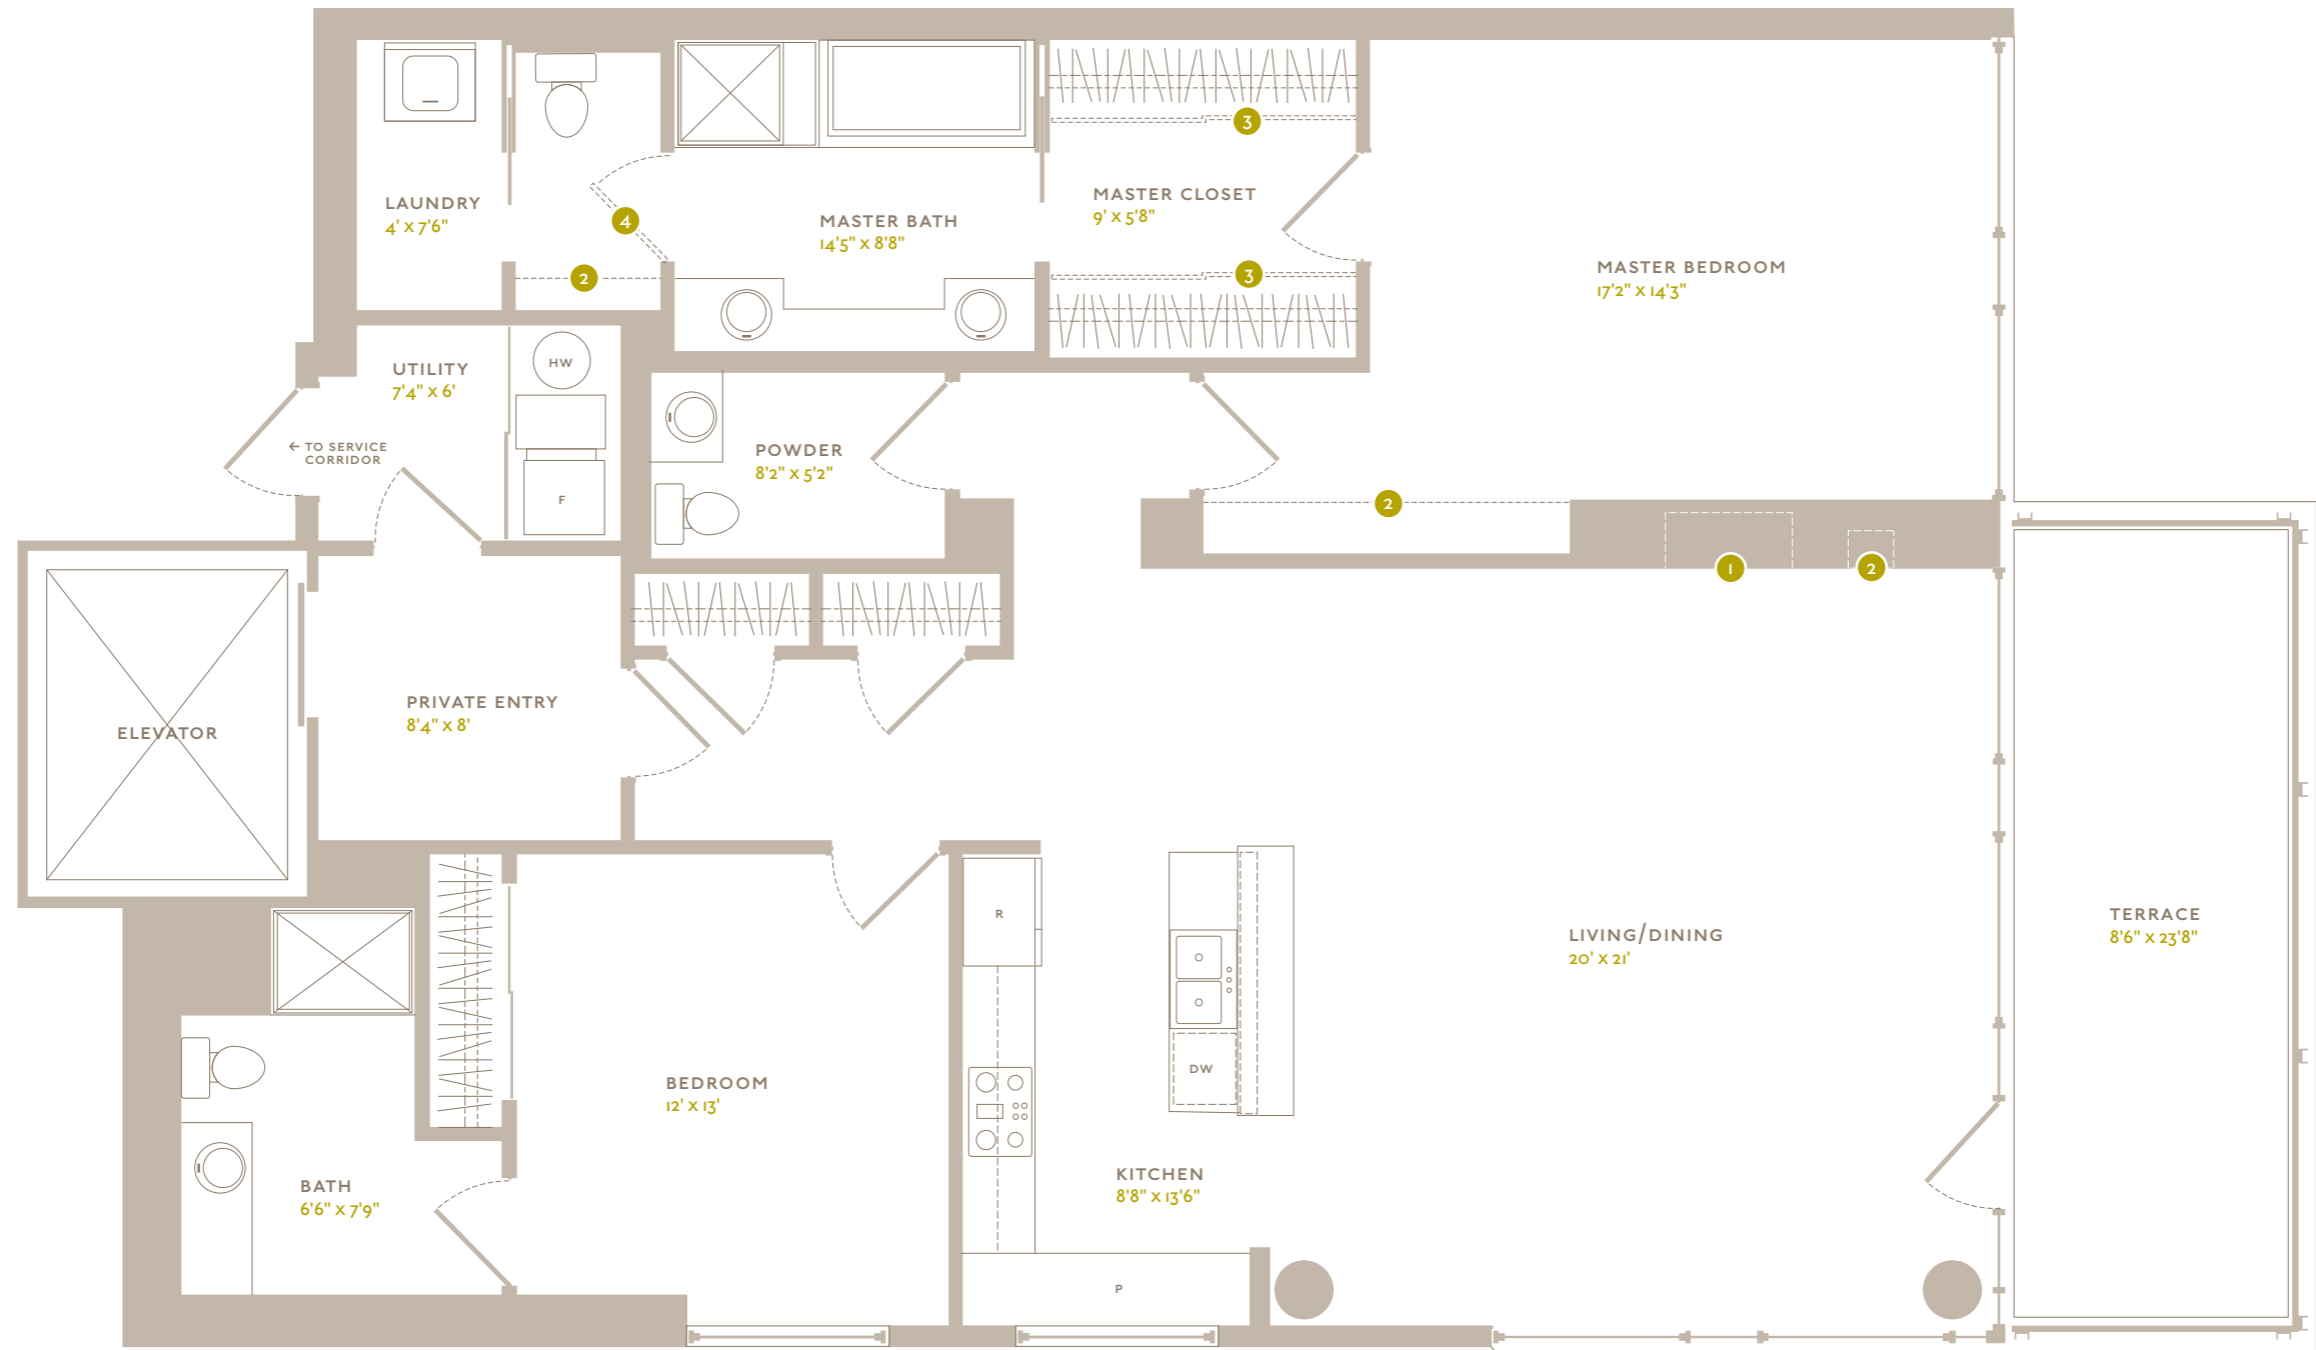

45

45

1808 INTERIOR SF | 200 OUTDOOR SF

2 BEDROOM | 2 1/2 BATH

FLOOR 03-09 Mies

FLOORS 03-09

# Mies

1808 INTERIOR SF  
200 OUTDOOR SF  
2 BEDROOM  
2 1/2 BATH

ARCHITECTURAL OPTIONS

- ① Optional Fireplace
- ② Optional Built-In Shelving
- ③ Optional Door at Master Closet
- ④ Optional Door at Master Bath Toilet